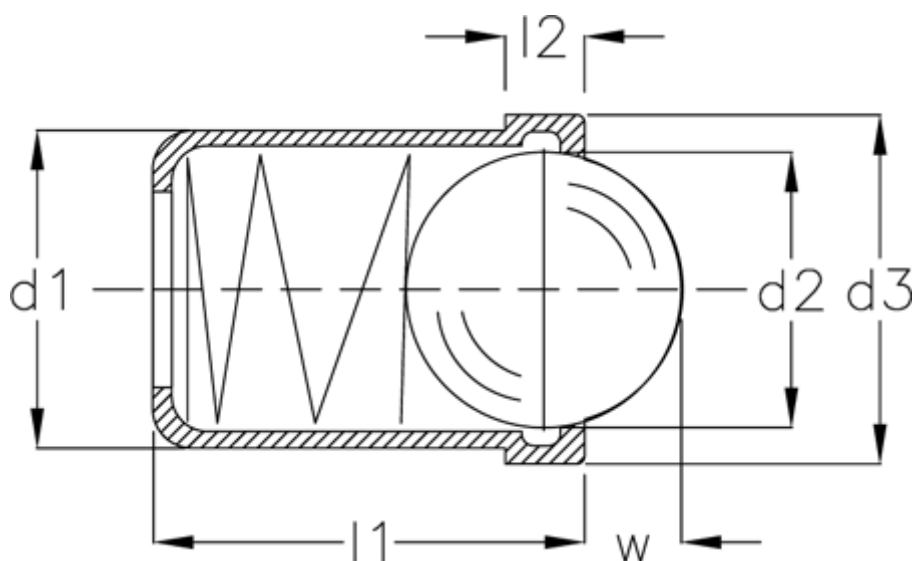

Data Sheet

Article number: 20854000

Description: E+G
Spring plunger GN 614-4-MS

Measures

d1	= 4
d2	= 3.0
d3	= 4.6
l1	= 5.0
l2	= 1.0
Spring pressure N bottom	= 6.0
Spring pressure N top	= 2.5
W	= 0.8